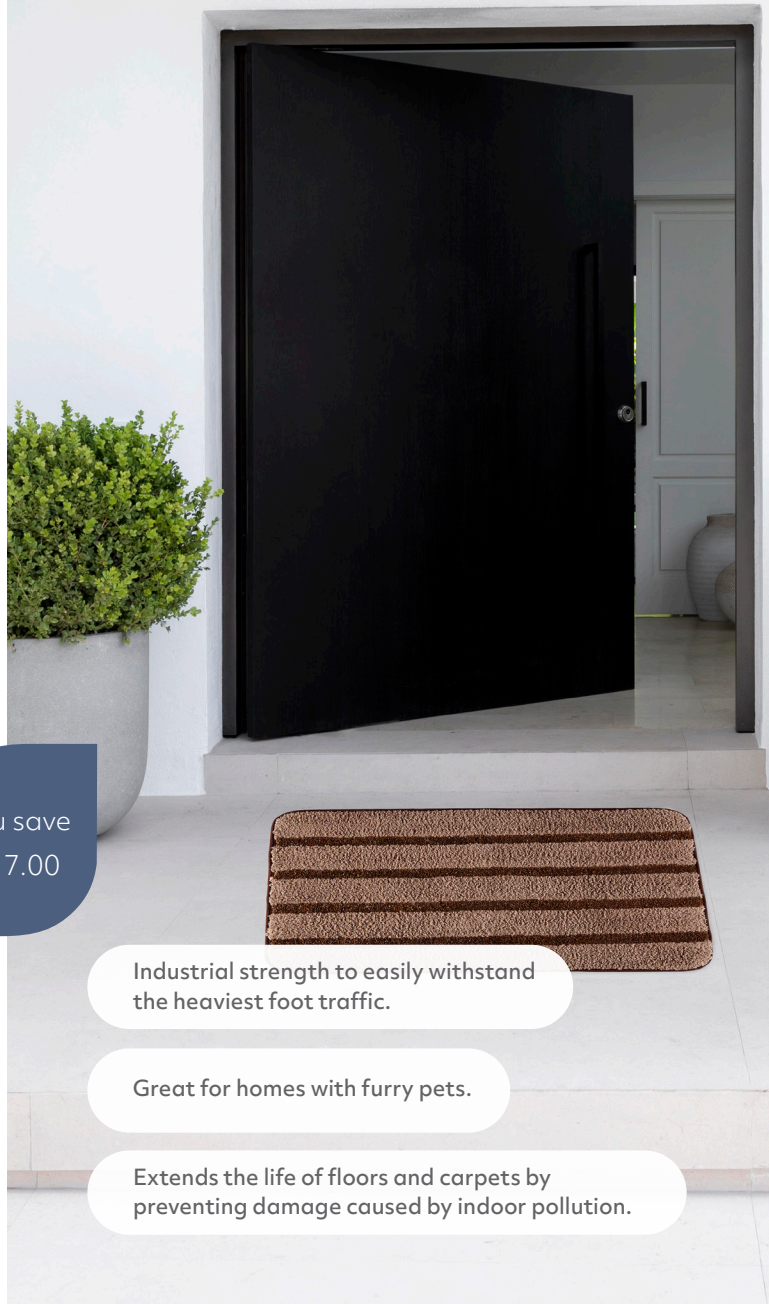

Reducing indoor air pollution starts at your home's entryway.

The Norwex **Entry Mat** is your first line of defense against dirt, dust, chemicals and allergens!

20% OFF

Entry Mat, graphite or brown

50.8cm x 76.2cm

\$68⁰⁰

AP0200 Entry Mat, graphite

AP0199 Entry Mat, brown

RRP \$85.00

You save
\$17.00

Industrial strength to easily withstand the heaviest foot traffic.

Great for homes with furry pets.

Extends the life of floors and carpets by preventing damage caused by indoor pollution.