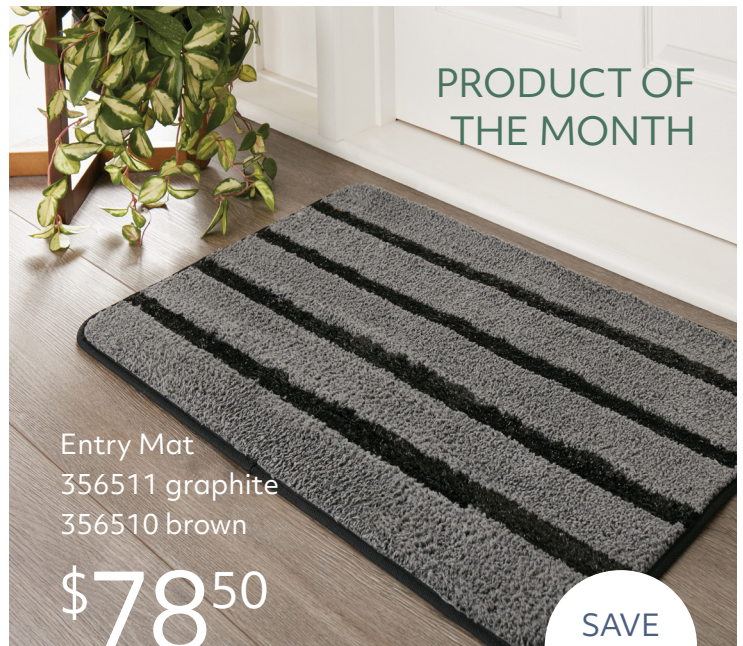

## PRODUCT OF THE MONTH

Entry Mat  
356511 graphite  
356510 brown

\$78<sup>50</sup>

RRP \$87.50 | 10% OFF

SAVE \$9.00

**Terms & Conditions:**

Specials available to purchase between midday 1st April and midday 1st May 2026 AEST, through your Norwex Consultant or online through your Norwex Consultant's website. Special prices are available only while stocks last. Norwex reserves the right to conclude this promotion earlier than the end date specified.